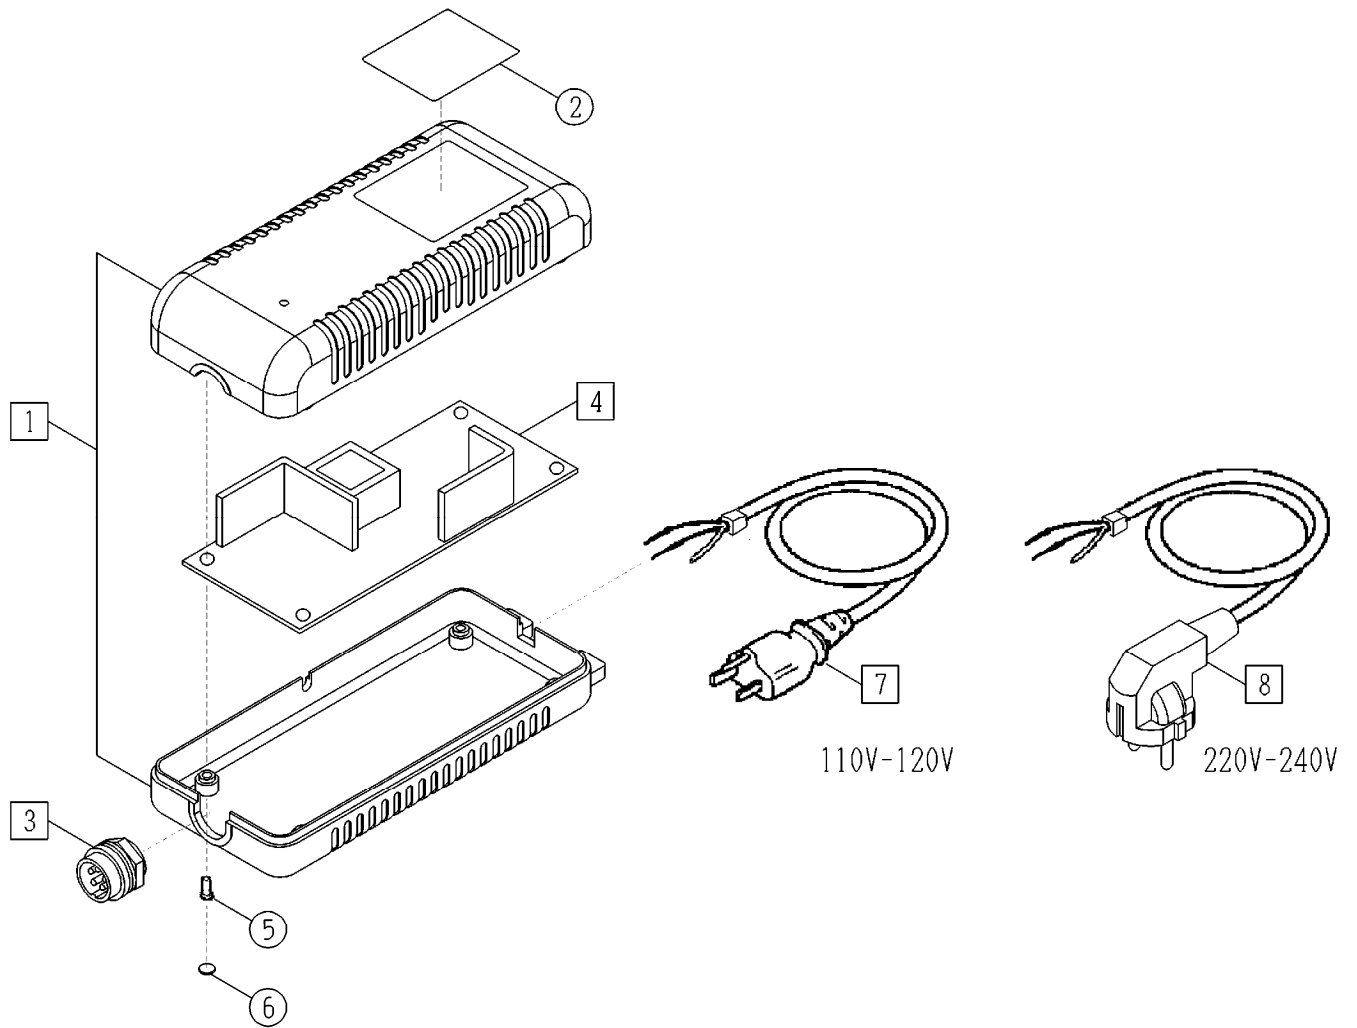

Tokyo 146-8555, Japan

Tel : 81(3) 3755-1111

Fax: 81(3) 3753-8791

Repair Parts List for DLC16S-WGB/WUB

List of DLC16S-WGB/WUB

No.	Parts Name	Parts No.	QTY
1	Case AB Assembly	TD07573	1set
2	Model Label	(TV06873)	1
3	Receptacle Assembly	TD07582	1set
4	Power Supply Assembly	TD07574	1set
5	Screw M3X16L	TV06876	4
6	Rubber Foot	TV06884	4
7	Power Cord Assembly UL3P (WUB type)	TD07668	1set
8	Power Cord Assembly EU (WGB type)	TD07575	1set